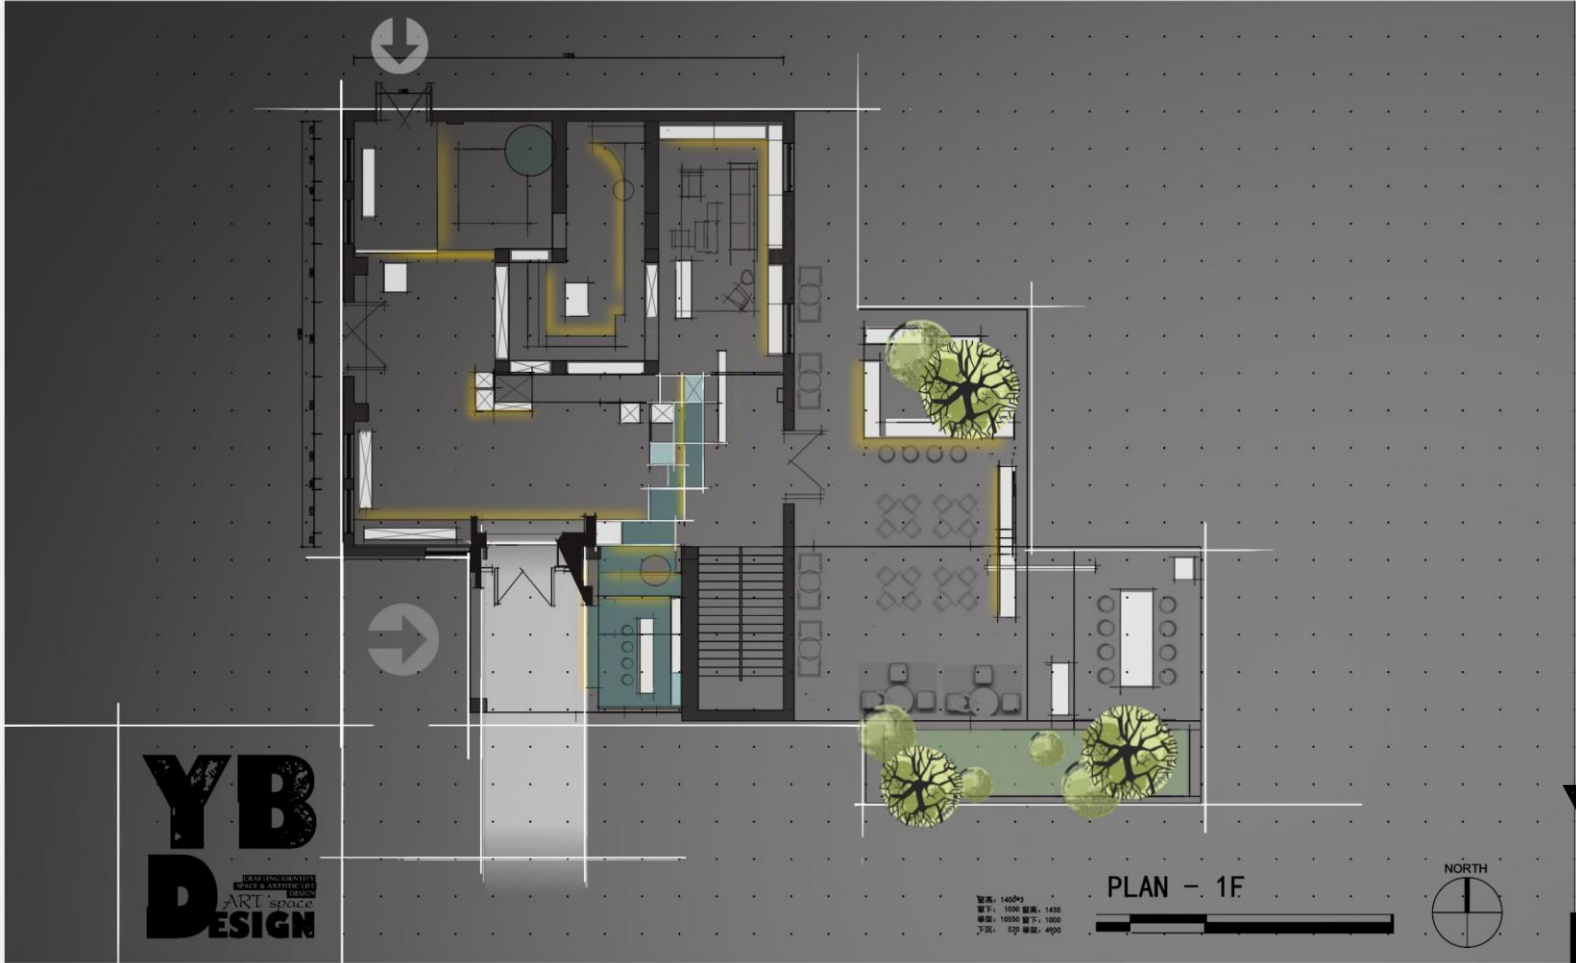

About YB.

DESIGN COMPANY

SHENZHEN YUANBAO SPACE DESIGN CO.,LTD

PLANE LAYOUT/平面布置图

SHENZHEN YUANBAO SPACE DESIGN CO.,LTD

PLAN——1F

YB
D
CRAFTING IDENTITY
SPACE & ARTISTIC LIFE
DESIGN
ART space

YB
D
CRAFTING IDENTITY
SPACE & ARTISTIC LIFE
DESIGN
ART space

YB
D CRAFTING IDENTITY
SPACE & ARTISTIC LIFE
DESIGN ART space

層高: 1450mm
圖示: 1:1000 縮小: 1:400
單位: 10000 圖下: 1000
下注: 000 單位: 4000

PLAN — 3F

NORTH

PLAN—2F

YB
D CRAFTING IDENTITY
SPACE & ARTISTIC LIFE
DESIGN ART space
DESIGN

SHENZHEN YUANBAO SPACE DESIGN CO.,LTD

需要施工位置 (大门)

YB
GRAFTING IDENTITY
 SPACE & ARTISTIC LIFE
D ART space
DESIGN

SHENZHEN YUANBAO SPACE DESIGN CO.,LTD

木制大门

对开铁艺玻璃门

对开铁艺玻璃门

花园铁艺门

空间概念